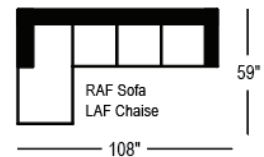

Made for you.

8801 Dawson/Essex Collection

Sofa

width 81" height 34"
depth 35"

Condo Sofa

width 68" height 34"
depth 35"

Loveseat

width 58" height 34"
depth 35"

Chair

width 36" height 34"
depth 35"

Queen Sofabed

width 82" height 34"
depth 36"

Double Sofabed

width 76" height 34"
depth 36"

Single Sofabed

width 61" height 34"
depth 36"

Sectionals

(Additional seats increase width by approximately 22")

Please note that all measurements are approximate.

Barrymore

350 Oakdale Road Toronto ON M3N 1W5

T 416.742.7350

barrymorefurniture.com