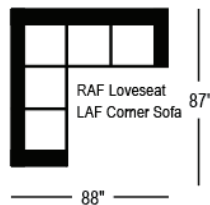

Made for you.

8801 Dawson/Essex Collection

Sofa

width 81" height 34"
depth 35"

Condo Sofa

width 68" height 34"
depth 35"

Loveseat

width 58" height 34"
depth 35"

Chair

width 36" height 34"
depth 35"

Queen Sofabed

width 82" height 34"
depth 36"

Double Sofabed

width 76" height 34"
depth 36"

Single Sofabed

width 61" height 34"
depth 36"

Sectionals

(Additional seats increase width by approximately 22")

Please note that all measurements are approximate.

Barrymore

350 Oakdale Road Toronto ON M3N 1W5

T 416.742.7350

barrymorefurniture.com