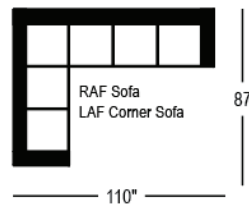

Made for you.

8801 Dawson/Essex Collection

Sofa

width 81" height 34"
depth 35"

Condo Sofa

width 68" height 34"
depth 35"

Loveseat

width 58" height 34"
depth 35"

Chair

width 36" height 34"
depth 35"

Queen Sofabed

width 82" height 34"
depth 36"

Double Sofabed

width 76" height 34"
depth 36"

Single Sofabed

width 61" height 34"
depth 36"

Sectionals

(Additional seats increase width by approximately 22")

Please note that all measurements are approximate.

Barrymore

350 Oakdale Road Toronto ON M3N 1W5

T 416.742.7350

barrymorefurniture.com